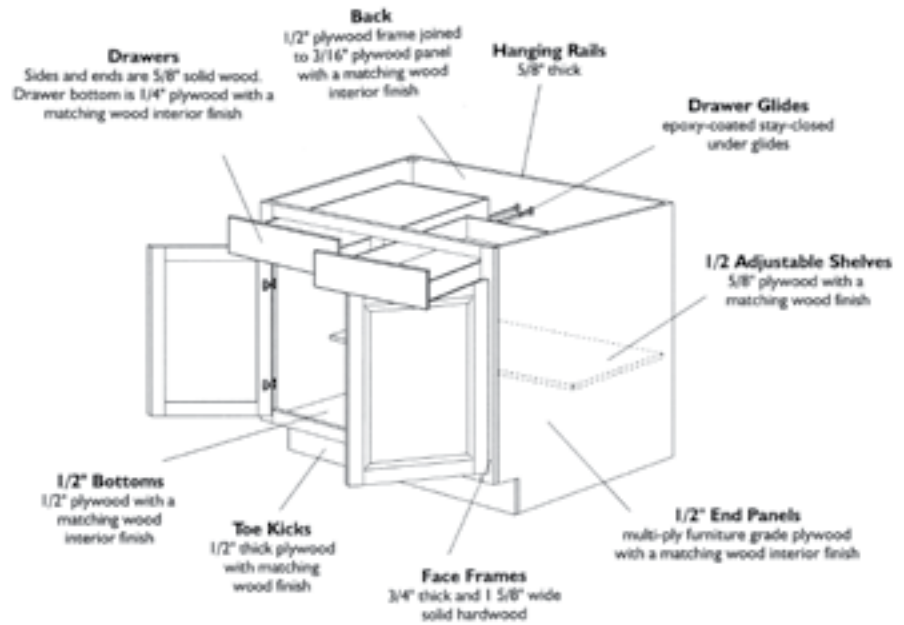

Three Color Choices Available

Items Available in Three Colors

BASE CABINETS

KITCHEN BASE 9"
KITCHEN BASE 12"
KITCHEN BASE 15"
KITCHEN BASE 18"
KITCHEN BASE 21"
KITCHEN BASE 24"
KITCHEN BASE 27"
KITCHEN BASE 30"
KITCHEN BASE 33"
KITCHEN BASE 36"
KITCHEN BASE 39"
BLIND BASE 36"
BLIND BASE 42"
LAZY SUSAN BASE 36"
3 DRAWER BASE 12"
3 DRAWER BASE 15"
3 DRAWER BASE 18"
3 DRAWER BASE 24"
SINK BASE 33"
SINK BASE 36"
SINK BASE 39"
SINK BASE 42"
PANTRY 18"W X24"D X84"H 2D 2S
PANTRY 24"W X24"D X84"H 4D 2S
PANTRY 24"W X24"D X90"H 4D 2S

WALL CABINETS

WALL 9"X30"
WALL 12"X30"
WALL 15"X30"
WALL 15"X36"X15" D
WALL 18"X30"
WALL 18"X36"X15" D
WALL 21"X30"
WALL 24"X30"
WALL 27"X30"
WALL 30"X12"
WALL 30"X15"
WALL 30"X18"X15" D
WALL 30"X30"
WALL 33"X30"
WALL 36"X12"
WALL 36"X15"
WALL 36"X18"X15" D
WALL 36"X30"
WALL 39"X12"
WALL 39"X15"
WALL 39"X18"X15" D
WALL 39"X30"
DIAGONAL WALL 24"WX12"DX30"H 1D 2S
DIAGONAL WALL 27"WX15"DX36"H 1D 3S
36"X30" BLIND WALL
42"X30" BLIND WALL