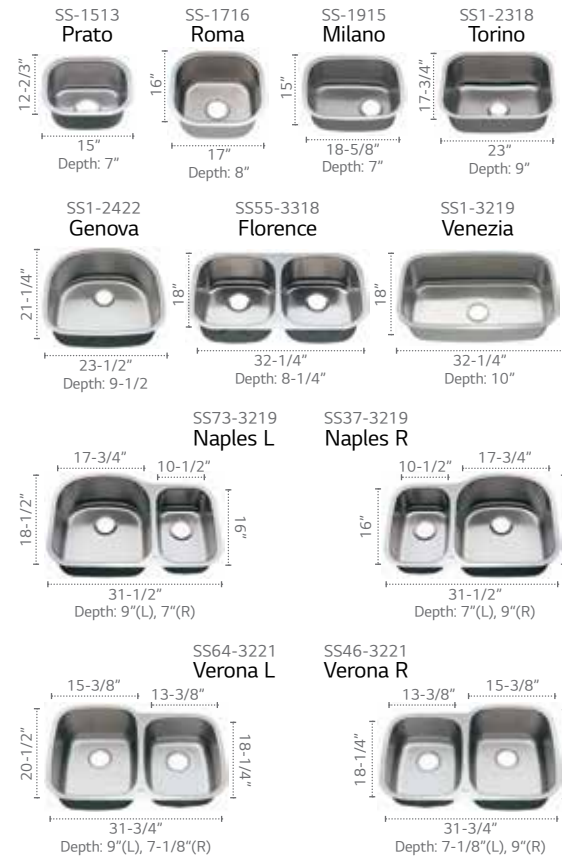

MUSICA

Octave

USA *

Nocturne

USA *

ALL VIATERA COLORS **MADE IN USA** ARE OFFERED IN JUMBO SIZE
24% Larger than standard slab (119 inch x 55 inch)

LOVELLO™ SINK

Designed for LG Hausys, the Lovello stainless steel sink collection offers its own unique design to complement any style or decor.

EDGES

2CM & 3CM Viatera Edge Options

4CM (2CM x 2) Viatera Edge Options

INSPIRED BY THE MOMENTS OF LIFE
INSPIRED BY NATURE

Viatera® Quartz Surface is designed and created around the idea that a countertop is where life's moments happen. Whether you're looking for a surface that stands up to the demands of daily life, or a surface that resists the wear of commercial applications, Viatera is available in array of colors and styles that allow you the freedom to create a space that truly reflects the beauty and wonder of your life.

Aria
*USA **

Intermezzo
*USA **

Symphony
*USA **

ALL VIATERA COLORS ARE PROVIDED IN
2CM & 3CM THICKNESS

All *USA* colors are available in Jumbo size: 63x130"

All *IMPORTED* colors are available in standard size: 55x119"