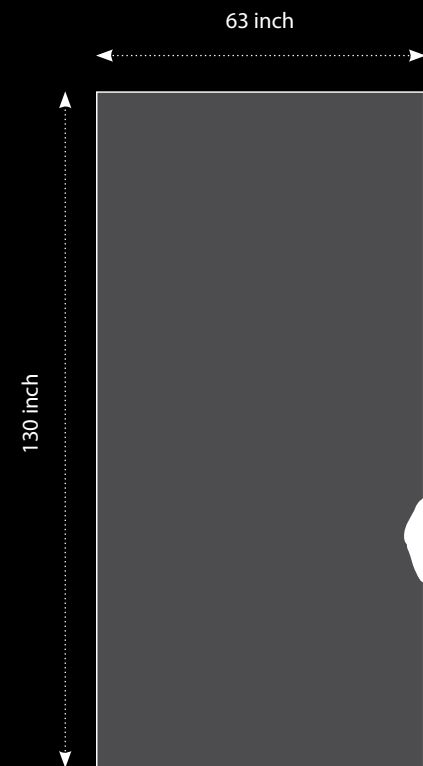

MUSICA

Octave

USA *

Nocturne

USA *

ALL VIATERA COLORS **MADE IN USA** ARE OFFERED IN JUMBO SIZE
24% Larger than standard slab (119 inch x 55 inch)

LOVELLO™ SINK

Designed for LG Hausys, the Lovello stainless steel sink collection offers its own unique design to complement any style or decor.

EDGES

2CM & 3CM Viatera Edge Options

4CM (2CM x 2) Viatera Edge Options

INSPIRED BY THE MOMENTS OF LIFE
INSPIRED BY NATURE

Viatera® Quartz Surface is designed and created around the idea that a countertop is where life's moments happen. Whether you're looking for a surface that stands up to the demands of daily life, or a surface that resists the wear of commercial applications, Viatera is available in array of colors and styles that allow you the freedom to create a space that truly reflects the beauty and wonder of your life.

Aria
*USA **

Intermezzo
*USA **

Symphony
*USA **

ALL VIATERA COLORS ARE PROVIDED IN
2CM & 3CM THICKNESS

All *USA* colors are available in Jumbo size: 63x130"

All *IMPORTED* colors are available in standard size: 55x119"