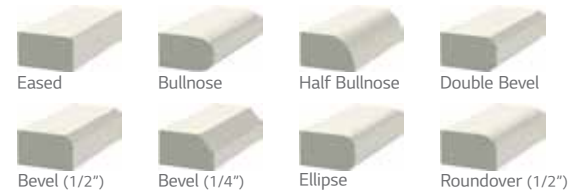

MUSICA

Octave

USA *

Nocturne

USA *

ALL VIATERA COLORS **MADE IN USA** ARE OFFERED IN JUMBO SIZE
24% Larger than standard slab (119 inch x 55 inch)

LOVELLO™ SINK

Designed for LG Hausys, the Lovello stainless steel sink collection offers its own unique design to complement any style or decor.

EDGES

2CM & 3CM Viatera Edge Options

4CM (2CM x 2) Viatera Edge Options

INSPIRED BY THE MOMENTS OF LIFE
INSPIRED BY NATURE

Viatera® Quartz Surface is designed and created around the idea that a countertop is where life's moments happen. Whether you're looking for a surface that stands up to the demands of daily life, or a surface that resists the wear of commercial applications, Viatera is available in array of colors and styles that allow you the freedom to create a space that truly reflects the beauty and wonder of your life.