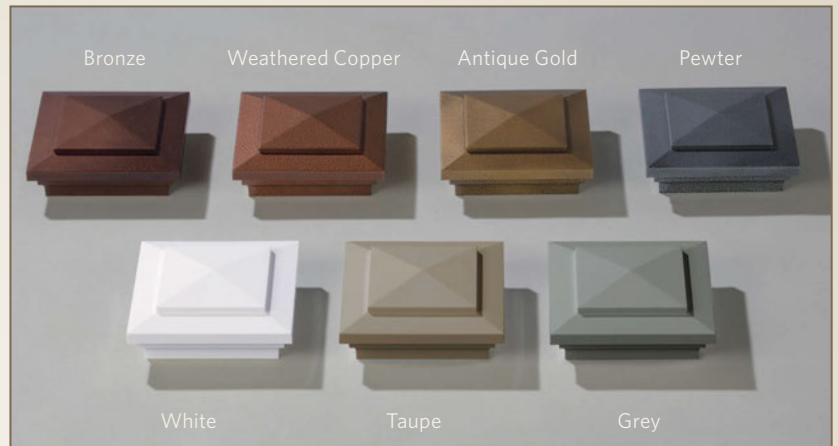

ColorCast™ Post Caps and Post Rings

Add your own
signature accent.

A few well-placed details can make all the difference in distinguishing your home as uniquely yours. Now you can add more distinction to your outdoor living space—with a railing system featuring new ColorCast™ Post Caps and Post Rings. Available in seven stunning colors, as well as solar options that add even more drama, ColorCast is the perfect way to add your own personal touch.

Cap off the beauty
with something distinctively you.

Personalize your outdoor living space with ColorCast™.

ColorCast™ Solar Post Caps, Post Caps and Post Rings

- Accent pieces enable you to add your own signature to your outdoor space
- Available in seven distinctive colors
- 20-year Limited Warranty on the post caps and post rings; 2-year Limited Warranty on solar unit
- Solar Post Cap option adds a dramatic lighting effect and offers an economical and environmentally responsible choice
- Solar light includes two LED light bulbs, two AA NiCad rechargeable batteries and a 2½" solar panel with photocell
- Easy to install with no wiring or electrician required
- ColorCast™ Post Ring adds the perfect finishing touch

NOTE: Interior cap and ring dimensions are 4.010" x 4.010!" Verify your post sleeve dimensions to ensure that the caps will fit.

TAMKO[®]
BUILDING PRODUCTS

tamko.com
1-800-641-4691